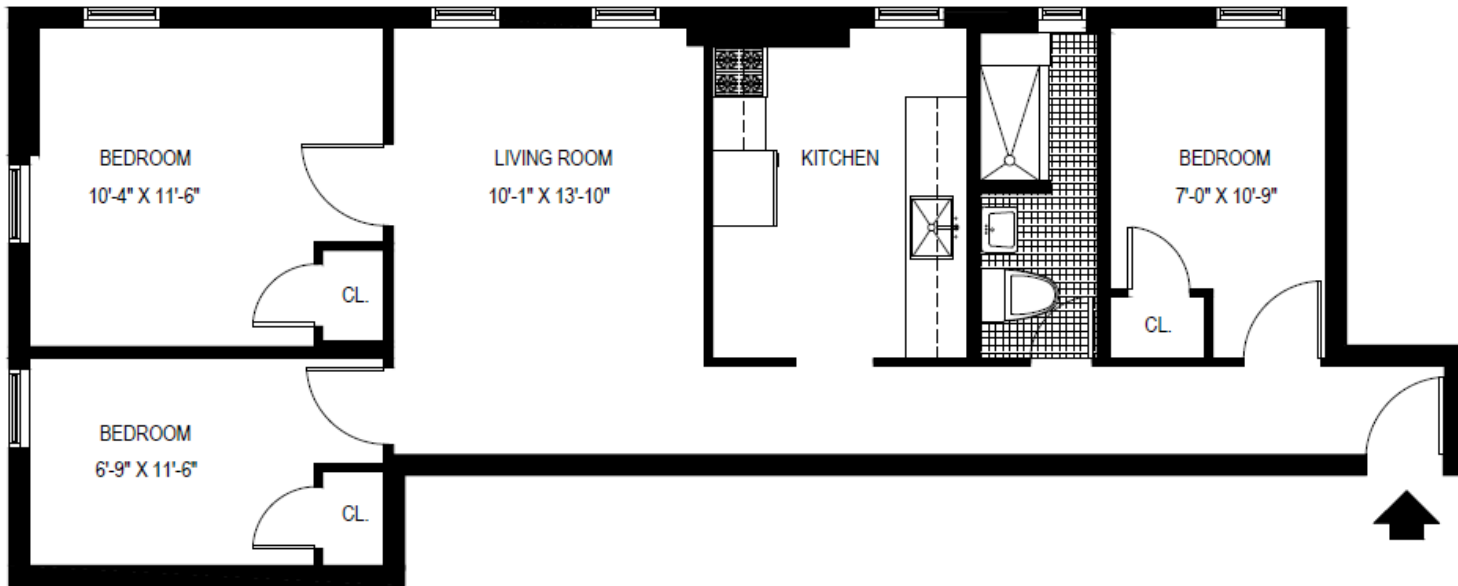

**Mount
Sinai**

For further information email housing@mountsinai.org

Real Estate Division
1249 Park Avenue, 1st Floor
New York, NY 10029
Tel: (212) 659-9630
Fax: (212) 831-3093

ADDRESS:	71 EAST 97th STREET, NEW YORK, NY
LOCATION:	E 97th Street between Madison and Park Avenue
YEAR BUILT:	1906
NUMBER OF STORIES:	6
UNIT TYPES: (subject to availability)	2 Bedroom, 3 Bedroom
TYPE OF BUILDING:	Non Doorman/Walk-up
LAUNDRY:	None
PLAYGROUND:	None
PARKING GARAGE:	None
ACCESSIBILITY:	Subway access to #6 train. MTA bus service along main avenues and thoroughfares.

ADDRESS: 71 EAST 97TH STREET, NEW YORK, NY 10029

2 BEDROOMS, TYPICAL
AREA: 571 Sq. Ft.

ADDRESS: 71 EAST 97TH STREET, NEW YORK, NY 10029

3 BEDROOMS, TYPICAL
AREA: 676 Sq. Ft.