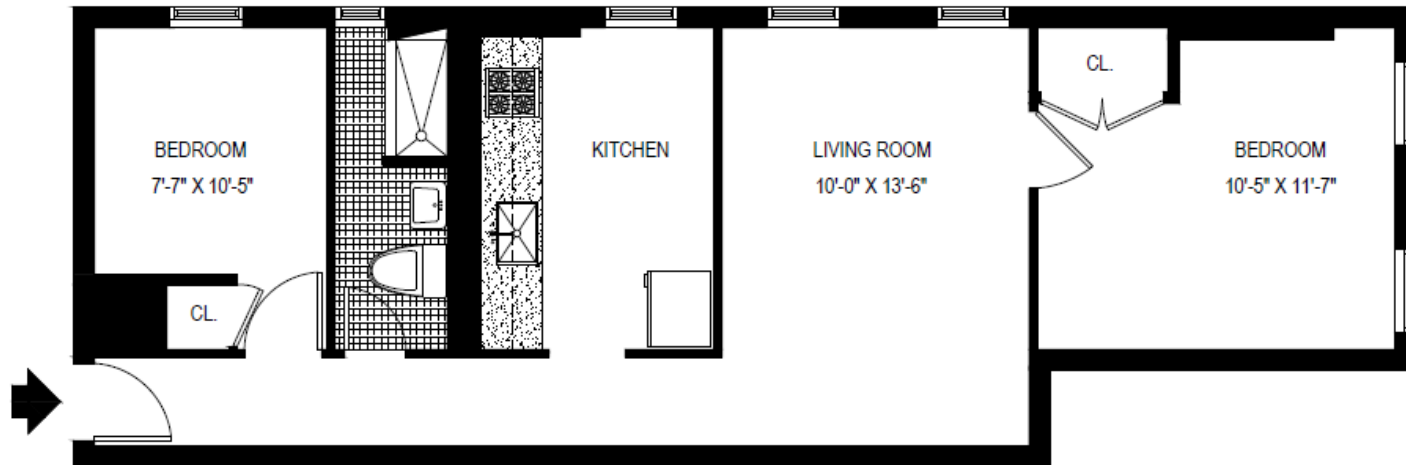

**Mount
Sinai**

For further information email housing@mountsinai.org

Real Estate Division
1249 Park Avenue, 1st Floor
New York, NY 10029
Tel: (212) 659-9630
Fax: (212) 831-3093

ADDRESS:	71 EAST 97th STREET, NEW YORK, NY
LOCATION:	E 97th Street between Madison and Park Avenue
YEAR BUILT:	1906
NUMBER OF STORIES:	6
UNIT TYPES: (subject to availability)	2 Bedroom, 3 Bedroom
TYPE OF BUILDING:	Non Doorman/Walk-up
LAUNDRY:	None
PLAYGROUND:	None
PARKING GARAGE:	None
ACCESSIBILITY:	Subway access to #6 train. MTA bus service along main avenues and thoroughfares.

ADDRESS: 71 EAST 97TH STREET, NEW YORK, NY 10029

2 BEDROOMS, TYPICAL
AREA: 571 Sq. Ft.

ADDRESS: 71 EAST 97TH STREET, NEW YORK, NY 10029

3 BEDROOMS, TYPICAL
AREA: 676 Sq. Ft.